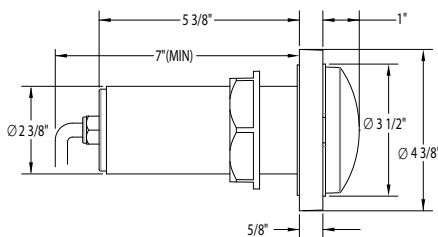

# Fiberglass LED Light

The Fiberglass LED light is a 12VAC, 5 Watt LED underwater light for new construction fiberglass pools that features outstanding illumination qualities.

- Available in lengths of 30', 50', 80', 150'
- 50,000 hour lamp life
- No Earth bonding required
- White or color changing LED models available
- Color functions:
  - Advanced color functionality with poolLUX Premier: (49) color variations and dimming control (via wireless remote)
  - 12V controls: (6) colors (white, blue, green, red, amber, magenta) and (2) light changing shows
- Color memory function
- Four colored trim rings included to match the surface of your pool or spa
- Wide beam spread
- Synchronized operation with S.R.Smith LED lights (2014 and newer)
- Requires a minimum 2.75" of 1.5" diameter straight conduit as measured from back of wall fitting
- 3 year warranty
- ETL listed – Conforms to UL standard 676, certified to CSA C22.2 #89