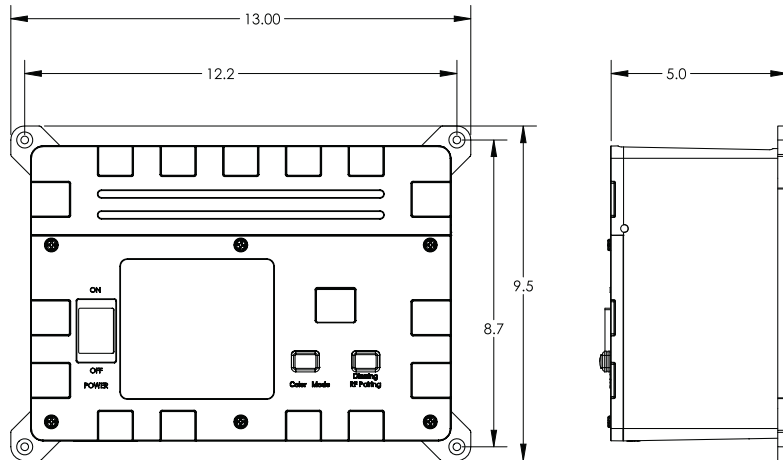

- Capable of producing 49 colors and 2 light shows via wireless remote
- Built in 12V power supply
- 6 basic color options and 2 light shows via control color mode button
- Exclusively compatible with S.R.Smith LED lighting products
- Outdoor rated enclosure
- 10 channel, 50W system (5W max per channel)
- ETL listed — Conforms to UL 379 & 508 standards, certified to CSA C22.2#14 and C22.2#218.1

| Model No. | Description | Shipping | | |
|-------------|---|-------------|-------------|-------------|
| | | Length | Width | Height |
| 2TR-pLX-PRM | (1) pLX-PRM Premier 50 Watt (2) Treo 80' RGB LED pool lights (1) Free Treo Micro LED pool light | 24" 61cm | 15" 38cm | 18" 46cm |
| 3TR-pLX-PRM | (1) pLX-PRM Premier 50 Watt (3) Treo 80' RGB LED pool lights (1) Free Treo Micro LED pool light | 24" 61cm | 15" 38cm | 18" 46cm |
| pLX-PRM | (1) poolLUX Premier with remote | 15" 38cm | 12" 30cm | 8" 20cm |